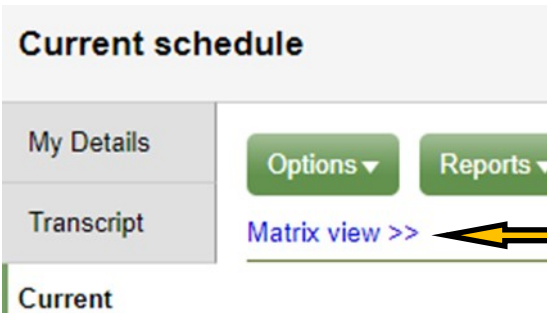

How to find your schedule on MyEd

Go to MyEd portal found [HERE](#); then log in .

Option #1

Go to my info

Then current schedule

Use this view to see all courses