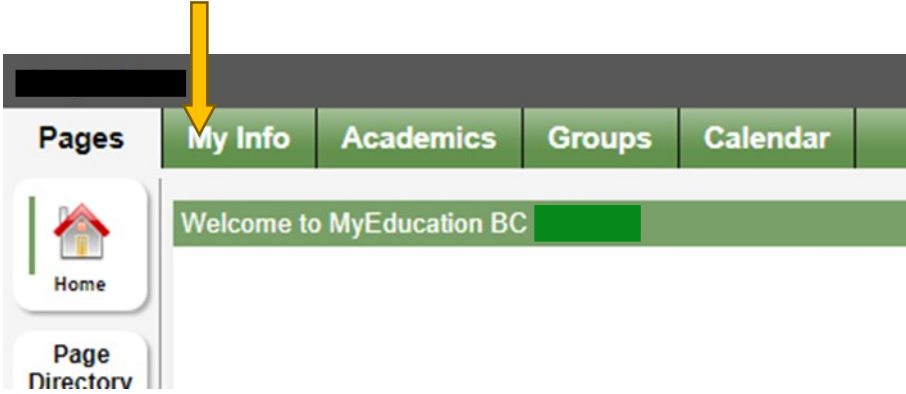

How to find your schedule on MyEd

Go to MyEd portal found [HERE](#); then log in .

Option #1

Go to my info

Then current schedule

Use this view to see all courses