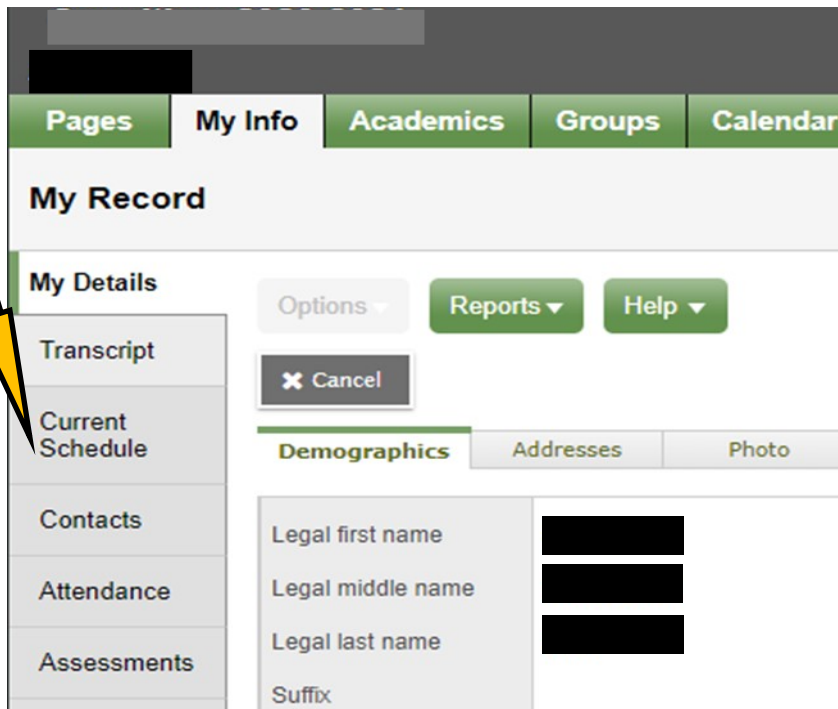

How to find your schedule on MyEd

Go to MyEd portal found [HERE](#); then log in .

Option #1

Go to my info

Then current schedule

Use this view to see all courses